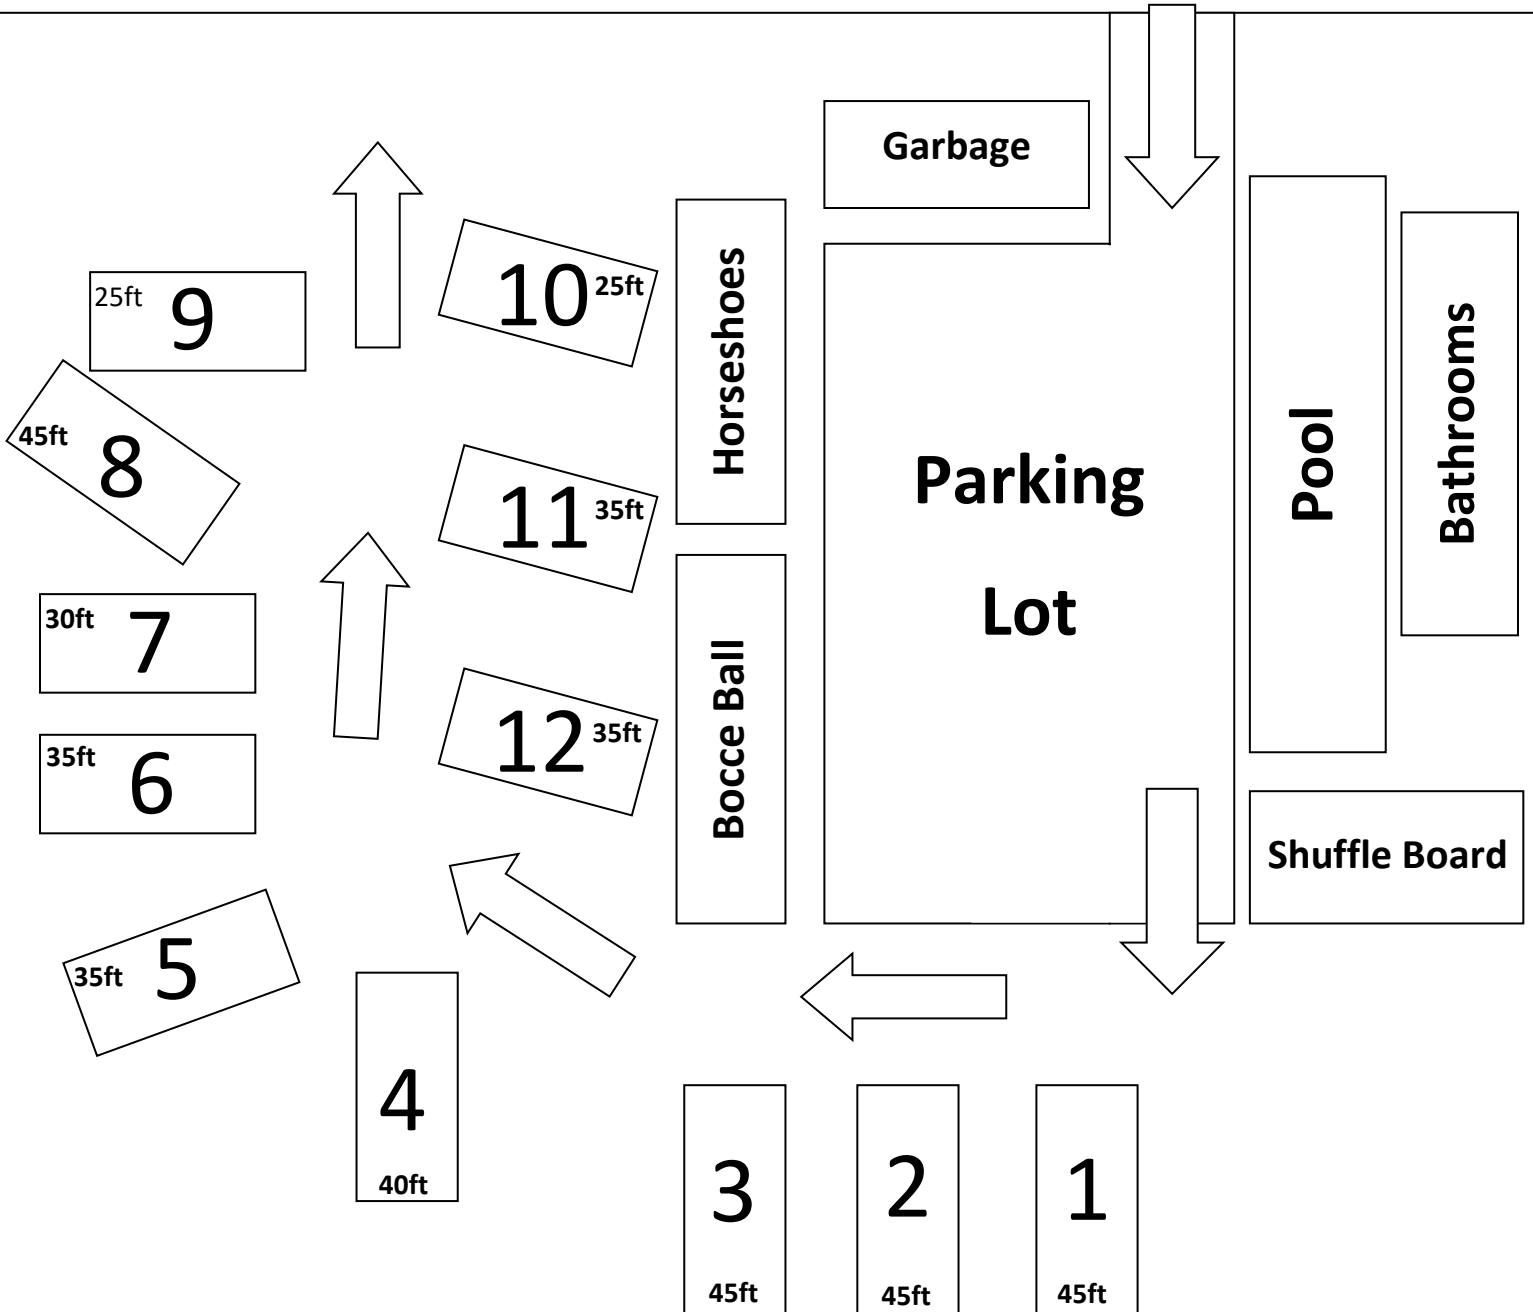

ROCK RIVER LEISURE ESTATES GUEST CAMPGROUND

VACATION BLVD.

9,10,11,12 (Full hook up sites with 30 amp service)

1,2,3,4,5,6,7,8 (Full hook up sites with 50 amp service)